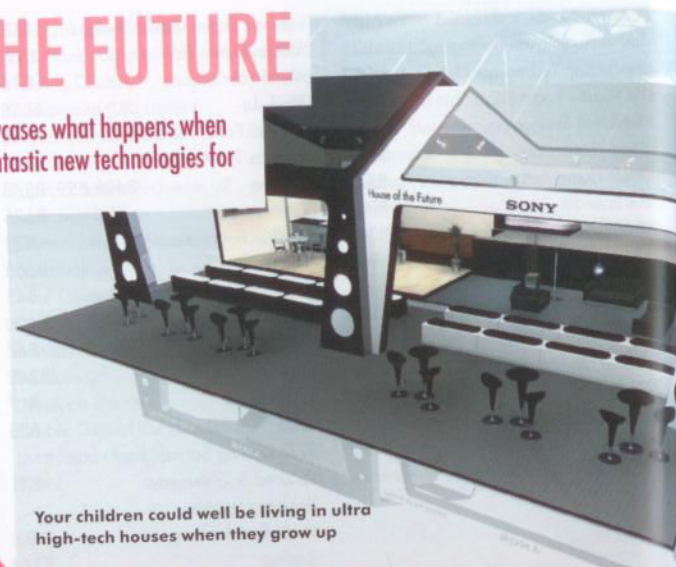

Subscribe to Grand Designs magazine today!
For more information visit
any subscription stand
at the show.

SHOWGUIDE

home **npower**
team

SONY

NESCAFÉ
Dolce
Gusto

Breeze House

ELECTRICAL

SAFETY
COUNCIL

Your children could well be living in ultra high-tech houses when they grow up

SONY READER

The new sleek and slimline Reader from Sony is a new way to read books. Intended for all those that love books, Reader is smaller than hardback and can store up to 160 ebooks under one cover. Sony's next-generation electronic paper display delivers faster response and a higher contrast ratio for easy reading, even in bright sunshine. Eight levels of gray scale provide for crisp and clear text, images, and graphics. The Reader acts as a mobile library.

OVEI POD

If you think kids have all the fun, you haven't seen this Ovei pod by Oculus – the ultimate toy for grown-ups – which is about to launch and is here at the House of the Future. It's engineered by the technology team behind McLaren and designed to fulfil all your entertainment and work needs. Each one comes with Wi-Fi touchscreen, PC, MP3 player, PlayStation 3, climate control, adjustable lighting, and deep pile carpet. Capsules really are the new garden shed.