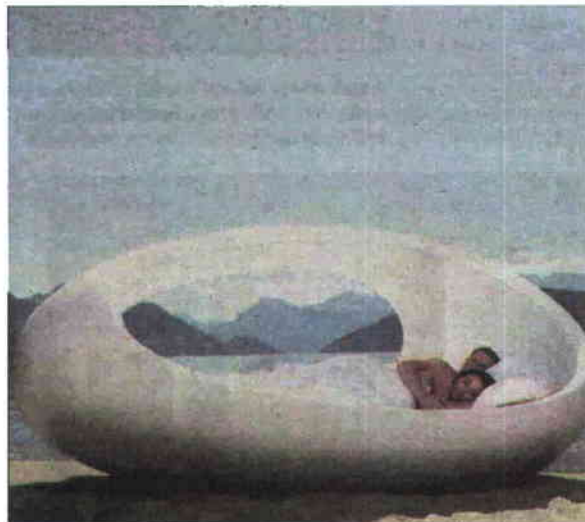

Source: Kentish Express (Folkestone)
Edition:
Country: UK
Date: Thursday 22, January 2009
Page: 36
Area: 92 sq. cm
Circulation: ABC 2357 Weekly
BRAD info: page rate £2,230.00, scc rate £8.20
Phone: 01622 717 880
Keyword: Lomme

> durrants

● If you're after a unique sleep experience, try this! **LOMME – Light Over Matter Mind Evolution** – is a sleep system and rejuvenation environment. It was created after two years' research into sleep habits, problems and therapies. Using light, sound and massage therapies, Lomme uses an environment that enhances all the senses. The user can choose the strength and colour of the internal light with a colour wheel. The bed blocks external noise and an iPod has been installed. The mattress is available with an inbuilt massage system with a choice of options. There is even a system which blocks electromagnetic waves and radiation, while all of the Lomme functions are controlled by an iPhone. Intrigued? It will set you back £33,000!