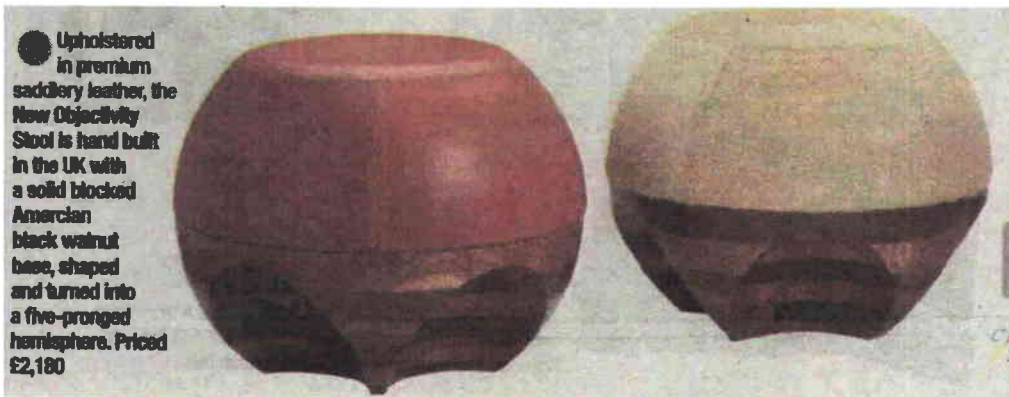

Source: Kentish Express (Tenterden)
Edition:
Country: UK
Date: Thursday 22, January 2009
Page: 8
Area: 639 sq. cm
Circulation: ABC 2929 Weekly
BRAD info: page rate £2,230.00, scc rate £8.20
Phone: 01233 623 232
Keyword: Lomme

> durrants

Bright idea

Be seated

This beautiful handcrafted bespoke printed chair features a cameo of a glamour girl from Digetex's pop art collection. But if you prefer, you can have the upholstery custom printed with any image - even your favourite photo. Available from www.digstex.com the Love You Chair is £299. Call 0161 873 8891 for more information.