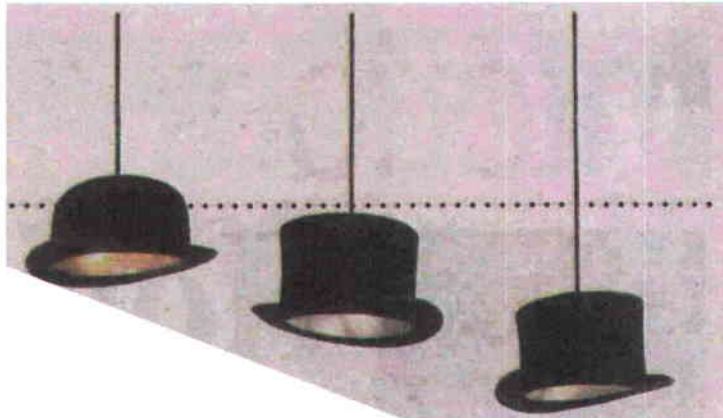

Two adults can sit comfortably on this beautiful Isaac's bench, hand built in the UK from solid brown oak and traditionally upholstered. Designed by Christian O'Reilly it costs £1,190

You don't have to be a gentleman to admire these Jeeves and Wooster pendant lights. Designed by Jake Phipps, Jeeves's bowler is lined with a refined gold interior and exudes that quintessential British flair of regimented style and eccentricity. The authentic top hat has a vacuum metallised diffuser with 1.5m of silk flax. A calling rose and 40w bayonet softlight bulb is supplied. Priced £210 each