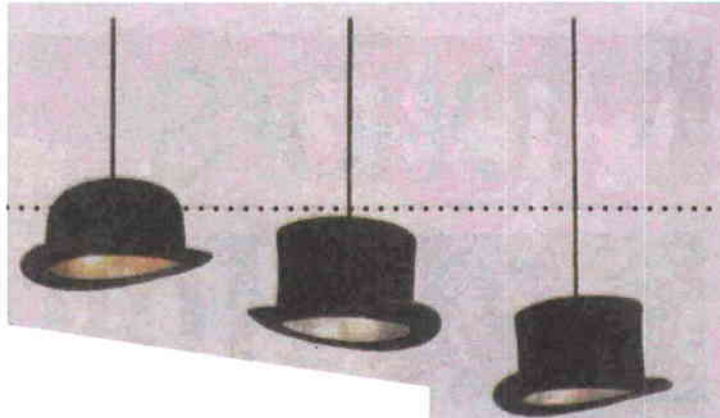

You don't have to be a gentleman to admire these Jeeves and Wooster pendant lights. Designed by Jake Phipps, Jeeves's bowler is lined with a refined gold interior and exudes that quintessential British flair of regimented style and eccentricity. The authentic top hat has a vacuum metalised diffuser with 1.5m of silk flex. A ceiling rose and 40w bayonet softlight bulb is supplied. Priced £210 each