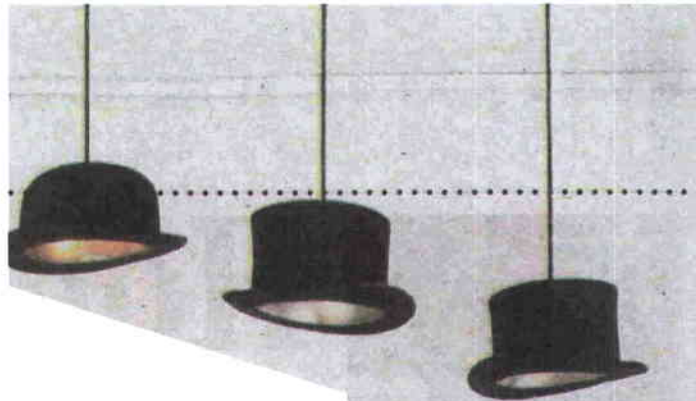

You don't have to be a gentleman to admire these Jeeves and Wooster pendant lights. Designed by Jake Phipps, Jeeves's bowler is lined with a refined gold interior and exudes that quintessential British flair of regimented style and eccentricity. The authentic top hat has a vacuum metallised diffuser with 1.5m of silk flax. A ceiling rose and 40w bayonet softlight bulb is supplied. Priced £210 each