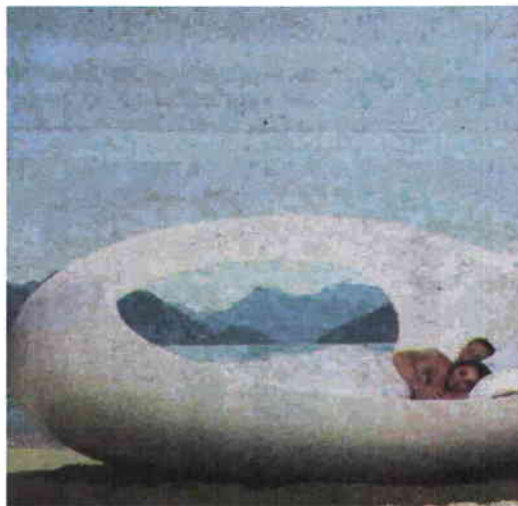

● If you're after a unique sleep experience, try this LOMME – Light Over Matter Mind Evolution – is a sleep system and rejuvenation environment. It was created after two years' research into sleep habits, problems and therapies. Using light, sound and massage therapies, Lomme uses an environment that enhances all the senses. The user can choose the strength and colour of the internal light with a colour wheel. The bed limits external noise and an iPod has been installed. The mattress is available with an inbuilt massage system with a choice of options. There is even a system which blocks electromagnetic waves and radiation, while all of the Lomme functions are controlled by an iPhone. Intrigued? It will set you back £33,000!